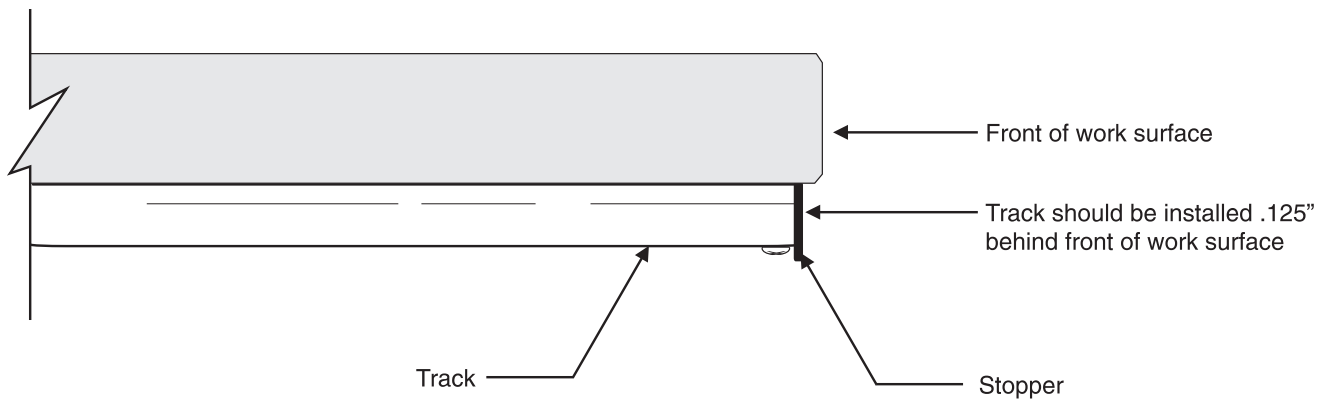

# Lift & Lock Keyboard Arm Track Installation Guide

Track Installation (rev 1a)

Customer Service: 800.833.3746 (ERGO)

Factory: 480.517.1871

Fax: 480.517.1872

Web Site: [www.esiergo.com](http://www.esiergo.com)