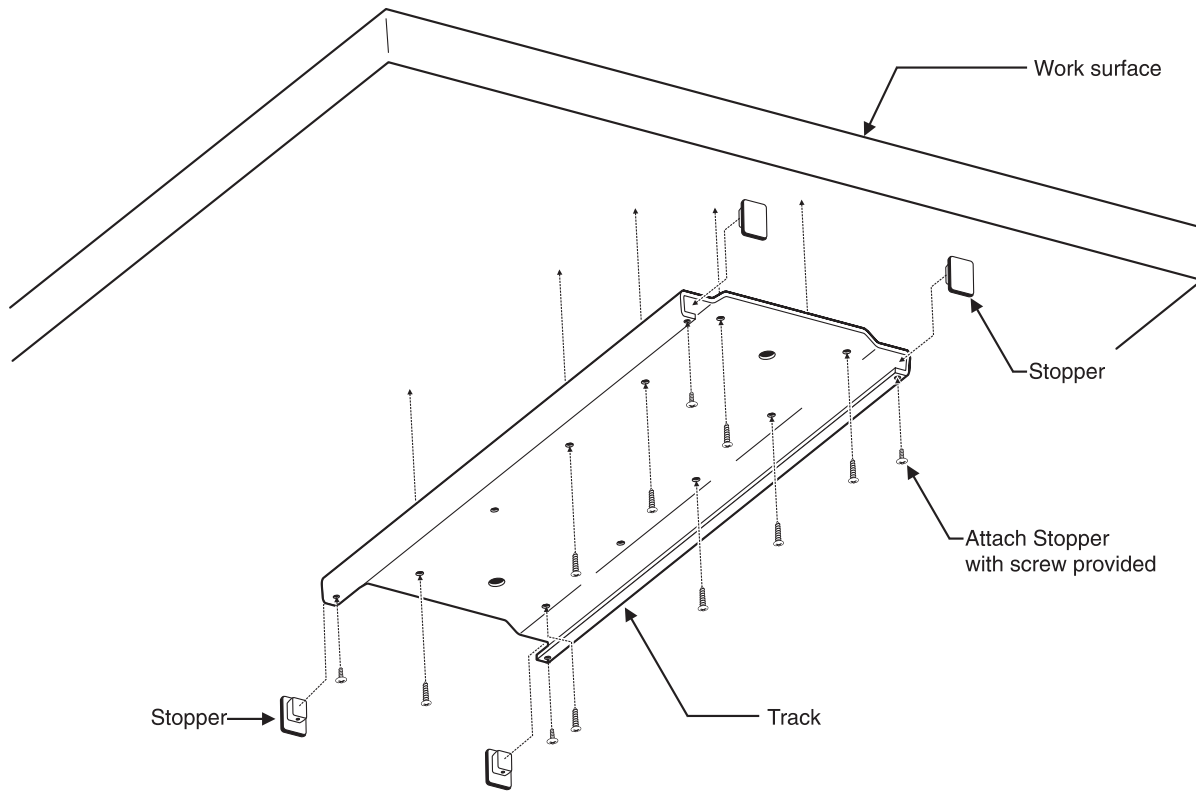

# Lift & Lock Keyboard Arm Track Installation Guide

Track Installation (rev 1a)

Customer Service: 800.833.3746 (ERGO)

Factory: 480.517.1871

Fax: 480.517.1872

Web Site: [www.esiergo.com](http://www.esiergo.com)