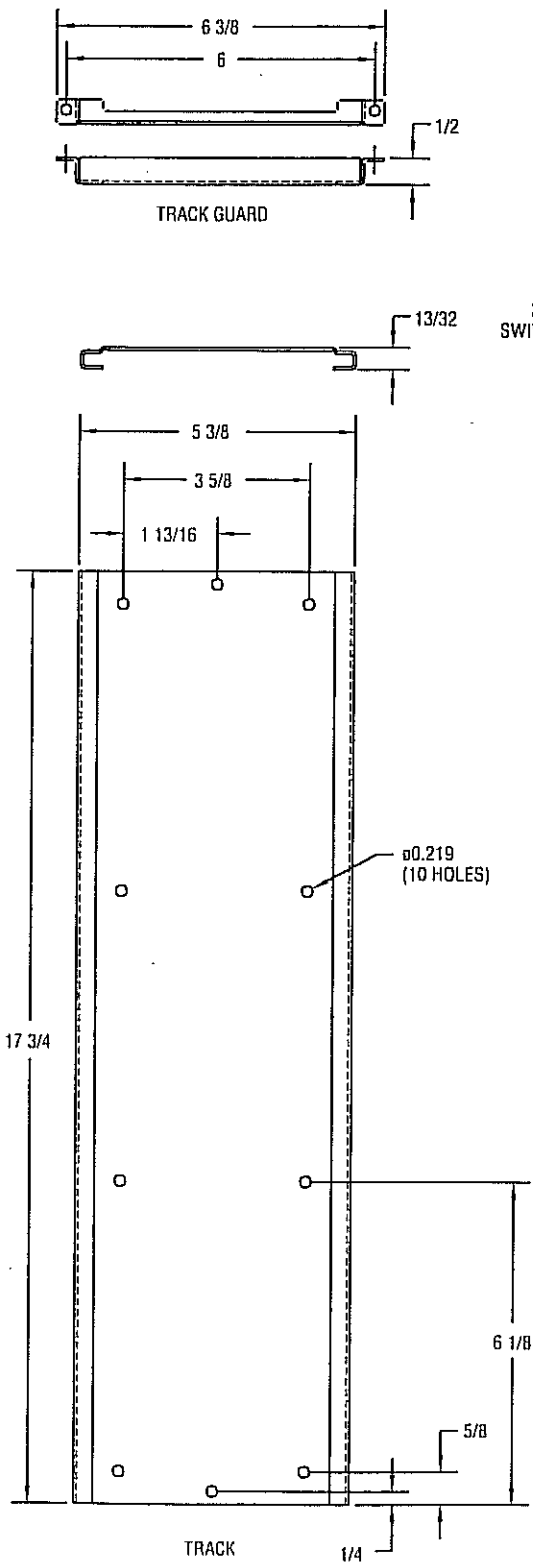

# VERTICAL MOUNT

DIMENSIONS IN INCHES

360° SWIVEL