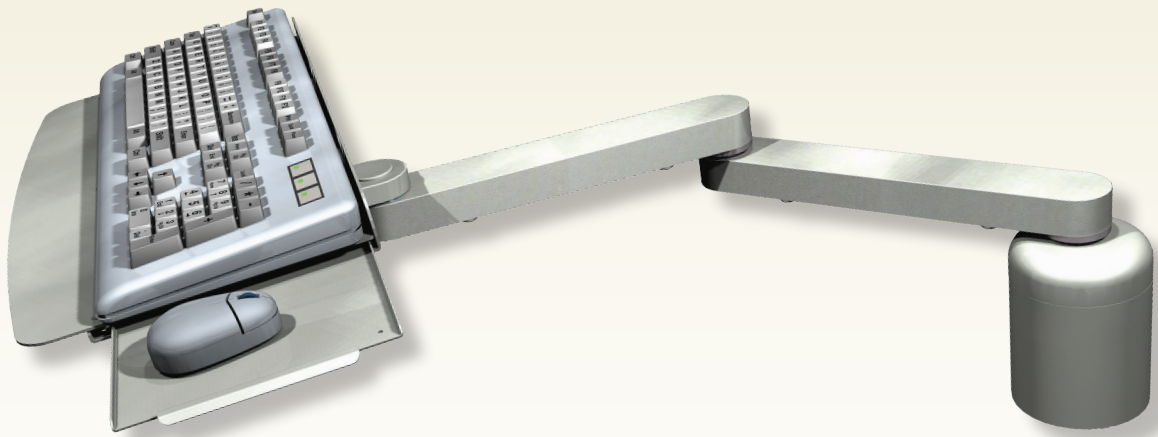

Ultra Keyboard Desk Mount

Model Number as shown:
ULKB-DU3-KF-A2-QG

ICW

Ultra Keyboard Desk Mount

DESCRIPTION:

The Ultra keyboard mount is the most compact and space-saving way to ergonomically mount your keyboard and mouse. It is a great solution for kiosk applications (used in conjunction with an Ultra 25 Series flat panel mount) when you need the keyboard to flip up when not in use.

FEATURES:

- Collapsible arms
- Fold-up keyboard tray
- Slide-out mouse tray

OPTIONS:

- Flat, ergonomic, or mini keyboard tray styles
- 11" and 20" extension arms
- Also available in wall and pole mounts

SPECIFICATIONS:

Finish:	Gray or black
Weight capacity:	45 lbs (20.4 kg)
Keyboard tray size:	19" W x 10" D

SIDE ELEVATION

TOP VIEW

FRONT ELEVATION

ICWUSA.com, Inc. • 1487 Kingsley Drive • Medford, OR 97504 • Phone: 800-558-4435