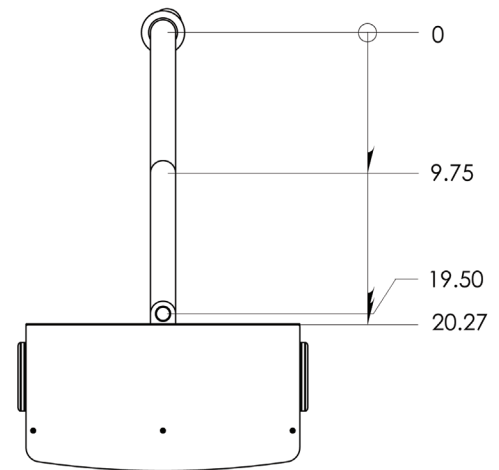

FEATURES:

- Collapsible arms
- Fold-up keyboard tray
- Slide-out mouse tray

OPTIONS:

- Flat, ergonomic, or mini keyboard tray styles
- 11" and 20" extension arms
- Also available in wall and pole mounts

SPECIFICATIONS:

Finish:	Gray or black
Weight capacity:	45 lbs (20.4 kg)
Keyboard tray size:	19" W x 10" D

SIDE ELEVATION

TOP VIEW

FRONT ELEVATION

ICWUSA.com, Inc. • 1487 Kingsley Drive • Medford, OR 97504 • Phone: 800-558-4435