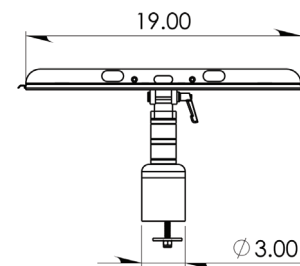

FEATURES:

- Collapsible arms
- Fold-up keyboard tray
- Slide-out mouse tray

OPTIONS:

- Flat, ergonomic, or mini keyboard tray styles
- 11" and 20" extension arms
- Also available in wall and pole mounts

SPECIFICATIONS:

Finish:	Gray or black
Weight capacity:	45 lbs (20.4 kg)
Keyboard tray size:	19" W x 10" D

SIDE ELEVATION

TOP VIEW

FRONT ELEVATION

ICWUSA.com, Inc. • 1487 Kingsley Drive • Medford, OR 97504 • Phone: 800-558-4435