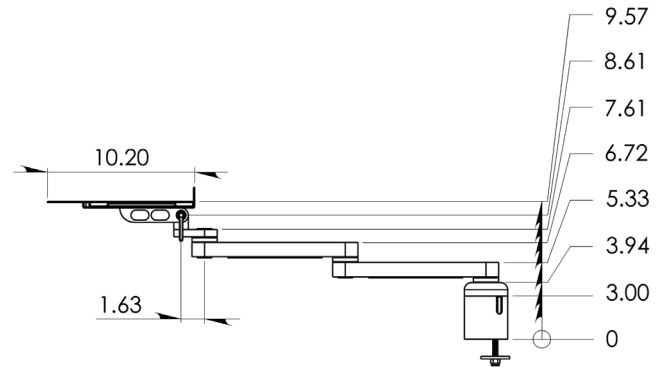

FEATURES:

- Collapsible arms
- Fold-up keyboard tray
- Slide-out mouse tray

OPTIONS:

- Flat, ergonomic, or mini keyboard tray styles
- 11" and 20" extension arms
- Also available in wall and pole mounts

SPECIFICATIONS:

Finish:	Gray or black
Weight capacity:	45 lbs (20.4 kg)
Keyboard tray size:	19" W x 10" D

SIDE ELEVATION

TOP VIEW

FRONT ELEVATION

ICWUSA.com, Inc. • 1487 Kingsley Drive • Medford, OR 97504 • Phone: 800-558-4435